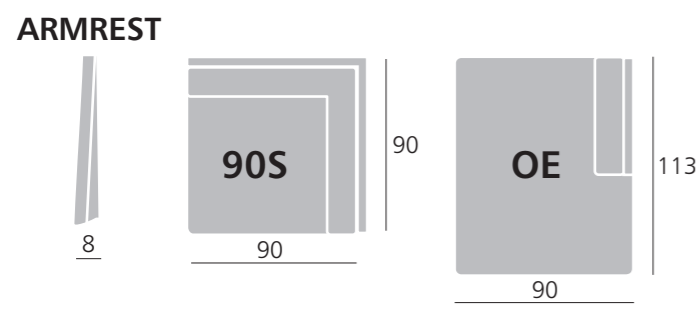

Robin *modulsystem*

*More comfortable life
since the year 1993*

Robin *modulsystem*

Dimensions		Width	Depth	Height
	A1-seat	60 cm	92 cm	88 cm
	A2-seat	120 cm	92 cm	88 cm
	A3-seat	180 cm	92 cm	88 cm
	B1-seat	75 cm	92 cm	88 cm
	B2-seat	150 cm	92 cm	88 cm
	B3-seat	225 cm	92 cm	88 cm
	Corner Sofa with OE	248 cm	203 cm	88 cm

Upholstery:

Fabric – large selection in different price groups

Leather / PVC

Leather furniture may have additional seams

No1
Metal

No2
Metal – black

Legs – height 18 cm

No3
Wood