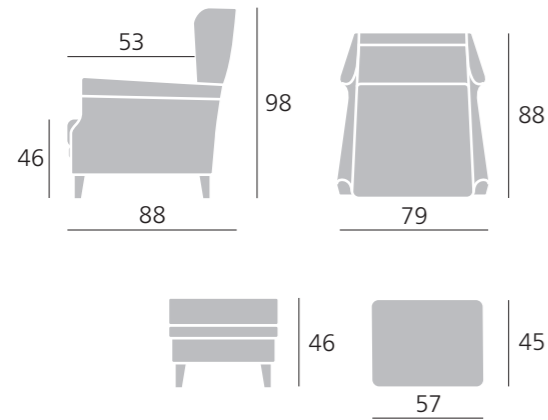

Dora

*More comfortable life
since the year 1993*

Dora

Dimensions

	Width	Depth	Height
Chair	79 cm	88 cm	98 cm
Pouf	57 cm	45 cm	46 cm

Construction:

Frame – birch plywood and pine solid wood and nosag springs

Seat cushion – not loose, polyether foam EP35

Back – not loose, polyether foam E25

Upholstery:

Fabric – large range in different price groups

Leather/PVC

Products in leather might have different sewing than fabric

Legs – height 12 cm

Color

Birch Oak Walnut Mahagony Brown Wenge

For additional cost

White Oiled oak

Deco pillows – 40x40 cm
– 50x50 cm

Deco pillows are not included in the price