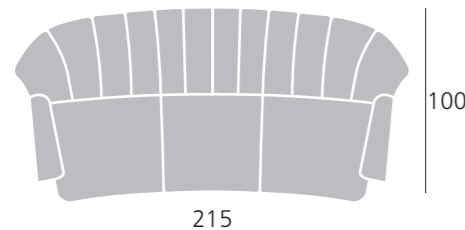

Lisa

*More comfortable life
since the year 1993*

Lisa

Dimensions

Width Depth Height

Chair 91 cm 94 cm 95 cm

2-seat Sofa 141 cm 94 cm 95 cm

3-seat Sofa 191 cm 94 cm 95 cm

3-seat Sofa curved 215 cm 100cm 95 cm

Construction:

Frame – birch plywood and pine solid wood and nosag springs

Seat cushion – not loose, polyether foam HR 35

Back cushion – not loose, polyether foam EP 25

Legs – height 12 cm

Color

Birch Oak Walnut Mahagony Brown Wenge

For additional cost

White Oiled oak

Deco pillows – 40x40 cm
– 50x50 cm
Deco pillows are not included in the price