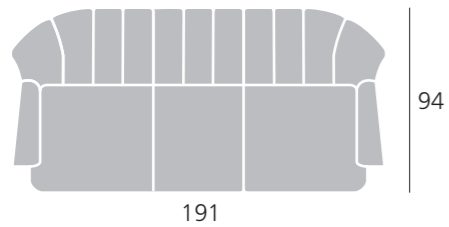

Lisa

*More comfortable life
since the year 1993*

Lisa

Dimensions

Width Depth Height

Chair 91 cm 94 cm 95 cm

2-seat Sofa 141 cm 94 cm 95 cm

3-seat Sofa 191 cm 94 cm 95 cm

3-seat Sofa curved 215 cm 100cm 95 cm

Construction:

Frame – birch plywood and pine solid wood and nosag springs

Seat cushion – not loose, polyether foam HR 35

Back cushion – not loose, polyether foam EP 25