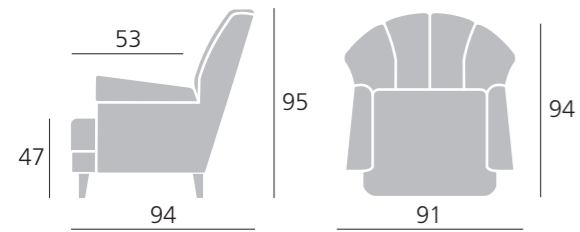

Lisa

*More comfortable life
since the year 1993*

Lisa

Dimensions

Width Depth Height

Chair 91 cm 94 cm 95 cm

2-seat Sofa 141 cm 94 cm 95 cm

3-seat Sofa 191 cm 94 cm 95 cm

3-seat Sofa curved 215 cm 100cm 95 cm

Construction:

Frame – birch plywood and pine solid wood and nosag springs

Seat cushion – not loose, polyether foam HR 35

Back cushion – not loose, polyether foam EP 25

Legs – height 12 cm

Color

Birch Oak Walnut Mahagony Brown Wenge

For additional cost

White Oiled oak

Deco pillows – 40x40 cm
– 50x50 cm
Deco pillows are not included in the price