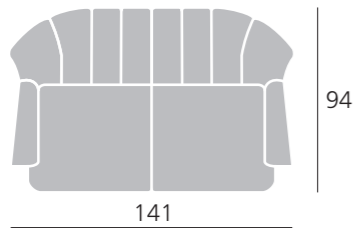

Lisa

*More comfortable life
since the year 1993*

Lisa

Dimensions

Width Depth Height

Chair 91 cm 94 cm 95 cm

2-seat Sofa 141 cm 94 cm 95 cm

3-seat Sofa 191 cm 94 cm 95 cm

3-seat Sofa curved 215 cm 100cm 95 cm

Construction:

Frame – birch plywood and pine solid wood and nosag springs

Seat cushion – not loose, polyether foam HR 35

Back cushion – not loose, polyether foam EP 25