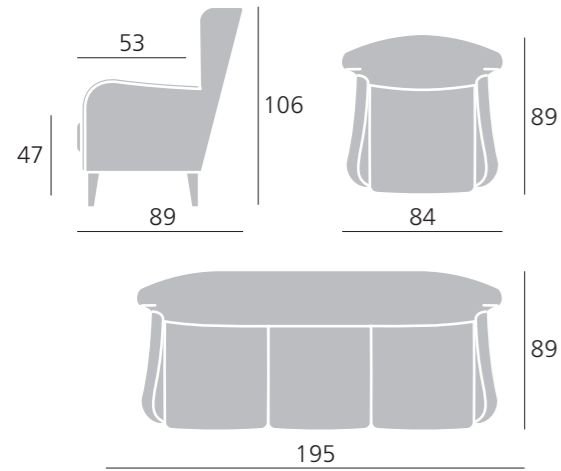

## Dimensions

Width    Depth    Height

Chair    84 cm    89 cm    106 cm

3-seat Sofa    195 cm    89 cm    106 cm

Wood

**Legs** – height 20 cm

### For additional cost

White    Oiled oak

**Deco pillows** – 40x40 cm  
– 50x50 cm  
Deco pillows are not included in the price