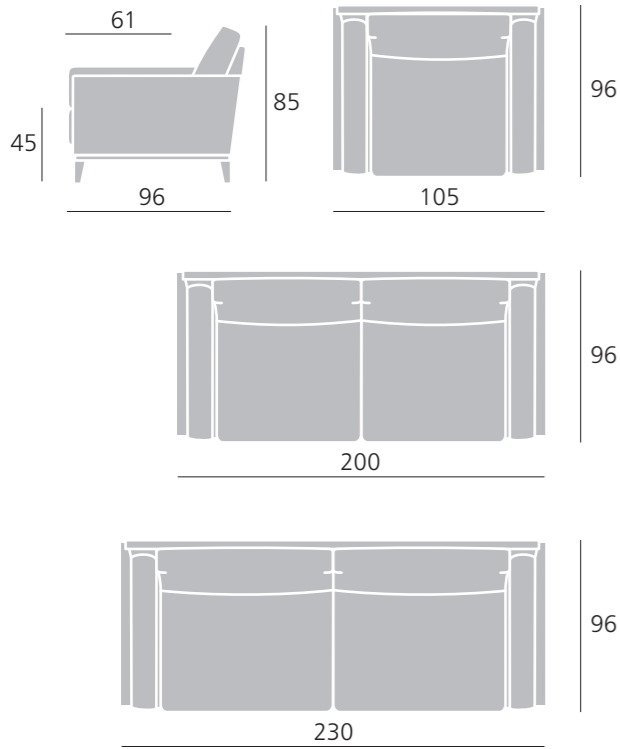

Sabrina

*More comfortable life
since the year 1993*

Sabrina

Dimensions

Width **Depth** **Height**

Chair 105 cm 96 cm 85 cm

2-seat Sofa 200 cm 96 cm 85 cm

2,5-seat Sofa 230 cm 96 cm 85 cm

Construction:

Frame – birch plywood and pine solid wood

Seat cushion – not loose, polyether foam HR 35

Back cushion – 100% silicon fiber, zip fixing to frame

Cushion – not reversible

Upholstery:

Fabric – large range in different price groups

Leather/PVC
Products in leather might have different sewing than fabric

Wooden frame – veneered oak
Legs – only oiled oak

Oiled oak

Deco pillows – 40x40 cm
– 50x50 cm
Deco pillows are not included in the price