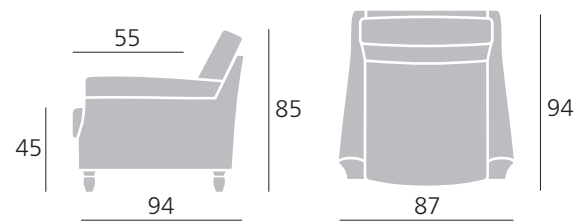

## Dimensions

**Width    Depth    Height**

Chair

87 cm

94 cm

85 cm

2-seat Sofa

141 cm

94 cm

85cm

3-seat Sofa

195 cm

94 cm

85 cm

**Ermatiko**  
SOFT FURNITURE

## Leather/PVC

Products in leather might have different sewing than fabric

Wood

**Legs** – height 12 cm