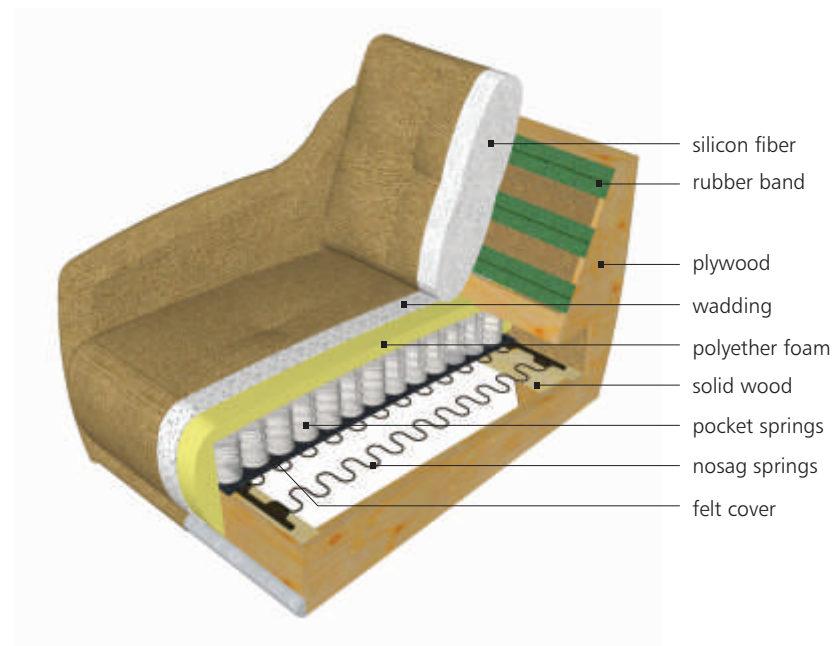

## Dimensions

	Width	Depth	Height
	82 cm	100 cm	85 cm
	162 cm	100 cm	85 cm
	202 cm	100 cm	85 cm

## Construction:

**Frame** – birch plywood and pine solid wood

**Seat cushion** – not loose, pocket springs

**Back** – loose, 100% silicon fiber

## Upholstery:

**Fabric** – large range in different price groups  
Possible with deco sewing

**Leather**  
Products in leather might have different sewing than fabric  
Possible with deco sewing

Wood

Oiled oak