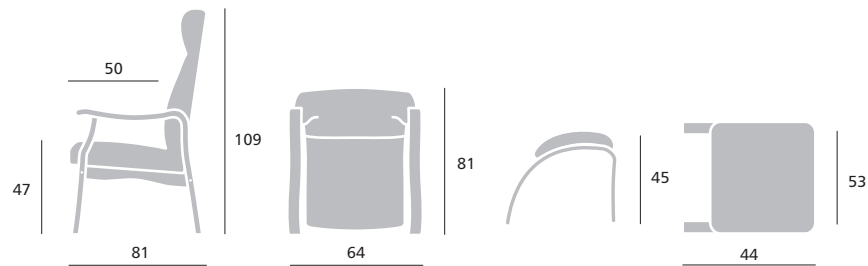

Klara

Construction:

Frame – metal construction
 Seat – Cold molded foam 55 kg
 Back – Cold molded foam 55 kg

Upholstery:

Fabric – Large selection in different price groups

Leather / PVC

Leather furniture may have additional seams

Legs Color						For additional cost
Birch	Oak	New Walnut	Mahogany	Brown	Wenge	Oiled oak

Adjustable headrest

Adjustable back

Removable seatcover with urin protection

Adjustable back