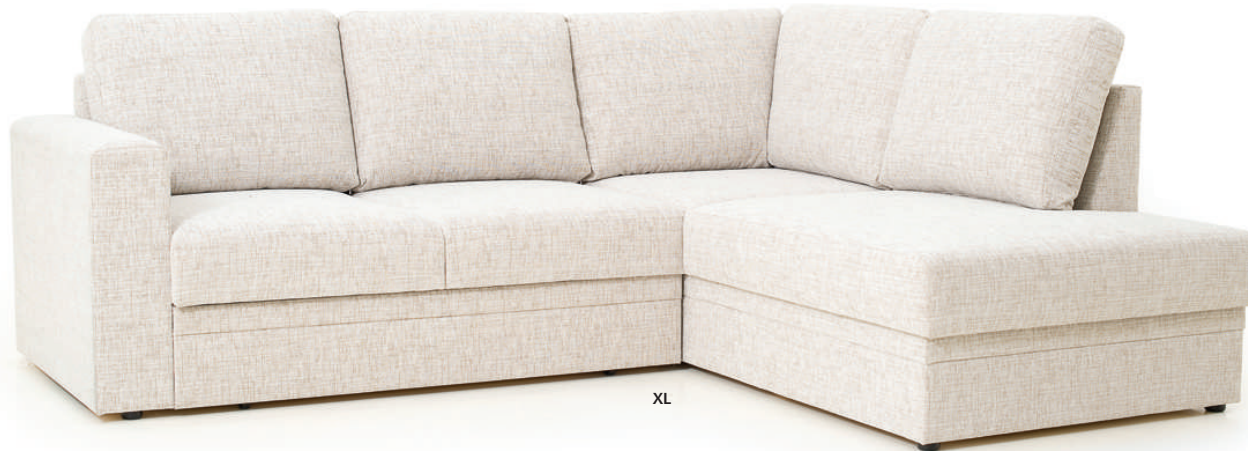

CORNER

3-SEAT

Polo

Construction:

Frame – birch plywood and pine solid wood

Seat cushion – not loose, foam HR 35

Back – loose, blend of fiber
Cover is removable

Upholstery:

Fabric – large range in different price groups

Leather/PVC

Products in leather might have different sewing than fabric

Deco pillows – 40x40 cm
– 50x50 cm

Deco pillows are not included in the price

SMART

3-SEAT SMART

XL

Plastic

Legs
Height 2,5 cm

Armrests

No1

Width 11 cm

No2

Width 18 cm

No3

Width 21 cm

No4

Width 17 cm