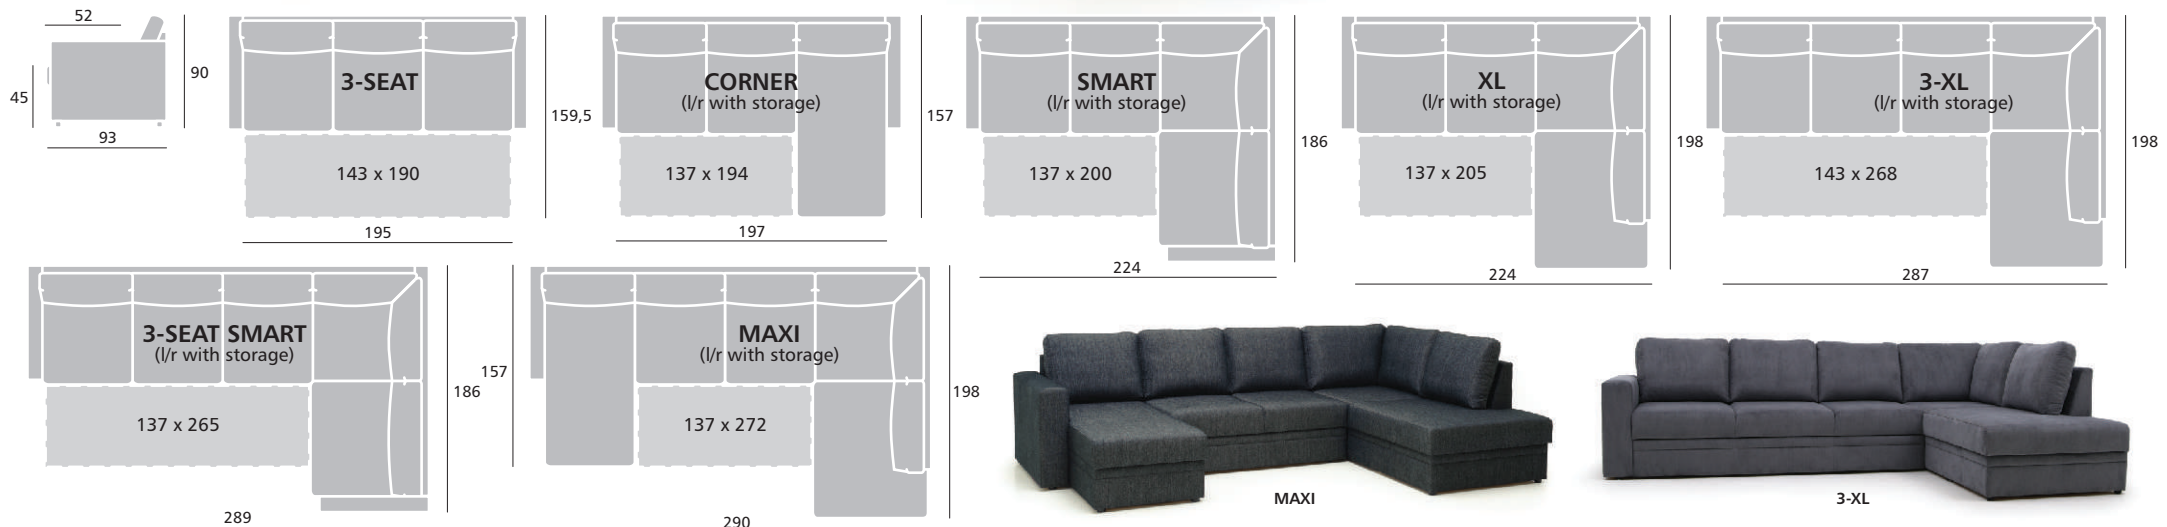

Fabric – large range in different price groups

Leather/PVC

Products in leather might have different sewing than fabric

Deco pillows – 40x40 cm
– 50x50 cm

Deco pillows are not included in the price

SMART

3-SEAT SMART

XL

Plastic

Legs
Height 5,5 cm

Armrests

No1

Width 11 cm

No2

Width 18 cm

No3

Width 21 cm

No4

Width 17 cm

MAXI

3-XL