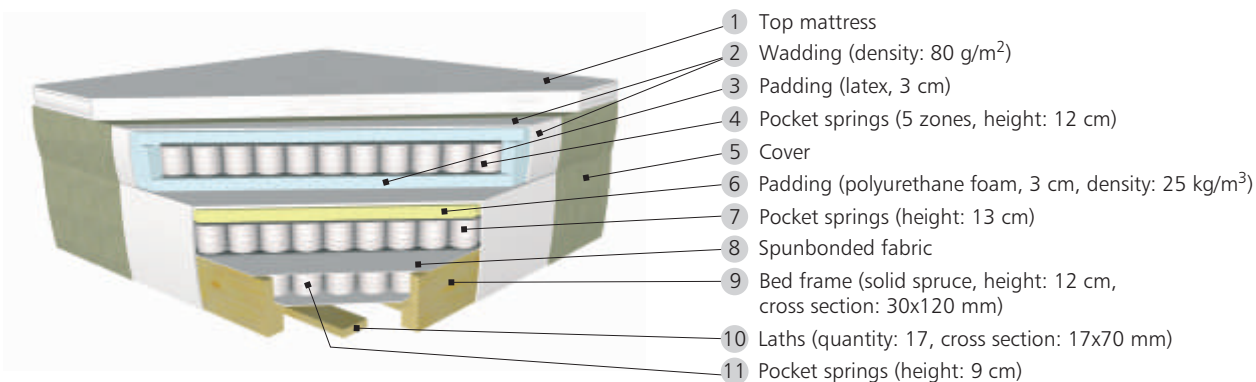

## Construction:

**Box spring base:** frame (solid wood), double spring (pocket spring system)

**Mattress:** spring (5 zone pocket spring system), padding (latex)

**Firmness:** medium, firm, extra firm

**Top mattress:** HR foam, memory foam, latex

**Cover:** large selection in different price groups

**Dimensions** – (custom sizes possible)

Length \ Width	200	210
120	●	●
140	●	●
160	●	●
180	●	●