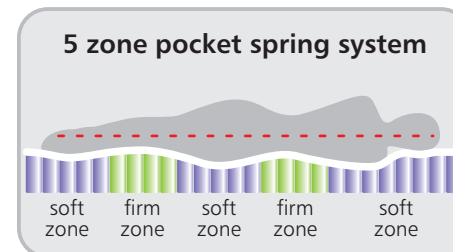

## Construction:

**Box spring base:** frame (solid wood), double spring (pocket spring system)

**Mattress:** spring (5 zone pocket spring system), padding (latex)

**Firmness:** medium, firm, extra firm

**Top mattress:** HR foam, memory foam, latex

**Cover:** large selection in different price groups

**Dimensions** – (custom sizes possible)

Length \ Width	200	210
120	●	●
140	●	●
160	●	●
180	●	●