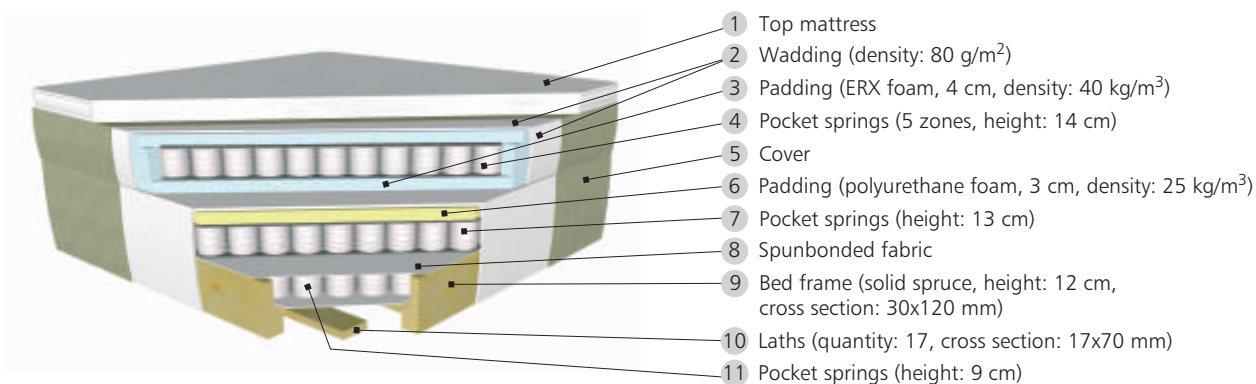

# Sapphire

Continental bed

**Construction:**

**Box spring base:** frame (solid wood), double spring (pocket spring system)

**Mattress:** spring (5 zone pocket spring system), padding (ERX foam)

**Firmness:** medium, firm, extra firm

**Top mattress:** HR foam, memory foam, latex

**Cover:** large selection in different price groups

**Dimensions** – (custom sizes possible)

Length \ Width	200	210
120	●	●
140	●	●
160	●	●
180	●	●

**Legs**

Wooden leg

Height: 10 cm, 14 cm, 20 cm, 24 cm

Wooden leg with aluminium

Round aluminium leg

Aluminium leg Champagne

Height: 12 cm, 20 cm

**Color options**

Birch

Brown