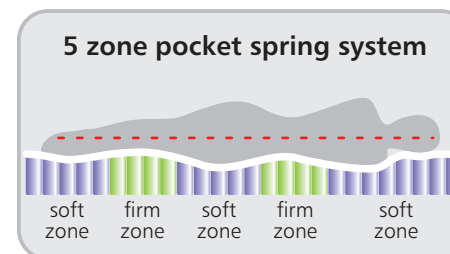

Construction:

Box spring base: frame (solid wood), double spring (pocket spring system)

Mattress: spring (5 zone pocket spring system), padding (ERX foam)

Firmness: medium, firm, extra firm

Top mattress: HR foam, memory foam, latex

Cover: large selection in different price groups

Dimensions – (custom sizes possible)

Length \ Width	200	210
120	●	●
140	●	●
160	●	●
180	●	●