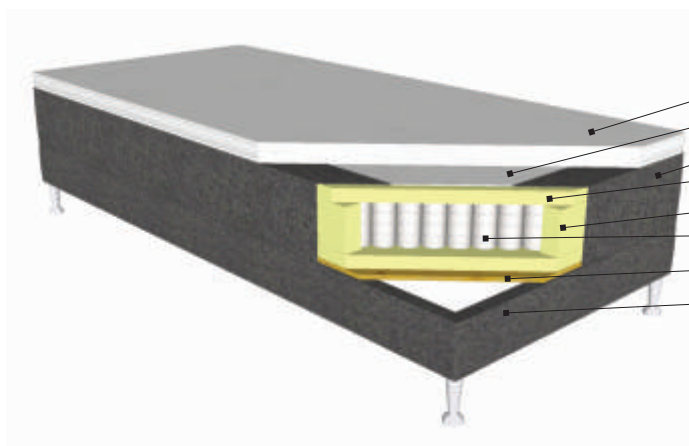

Flex 1 Rubin

Electric adjustable bed

Construction:

Frame: solid wood

Spring: 5 zone pocket spring system

Firmness: medium, firm, extra firm

Top mattress: foam, memory foam, latex

Slide Back mechanism: moves your bed backwards whilst the head section of the bed rises

Wireless remote control

Cover: large selection in different price groups

Dimensions:

Length \ Width	200	210
80	●	●
90	●	●
105	●	
120	●	

5 zone pocket spring system

- 1 Top mattress
- 2 Stretch fabric
- 3 Cover
- 4 Padding (latex 3 cm)
- 5 Padding (polyurethane foam, 7 cm, density: 25 kg/m³)
- 6 Pocket springs (5 zones, height: 12 cm)
- 7 Plywood 12 mm
- 8 Bed frame (solid spruce, height: 12 cm, cross section: 40x120 mm)

Legs

Wooden leg

Height: 10 cm, 14 cm, 20 cm, 24 cm

Wooden leg with aluminium

Round aluminium leg

Aluminium leg Champagne

Height: 12 cm, 20 cm

Color options