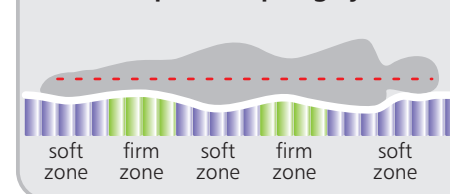

Flex 1 Rubin

Electric adjustable bed

Construction:

Frame: solid wood

Spring: 5 zone pocket spring system

Firmness: medium, firm, extra firm

Top mattress: foam, memory foam, latex

Slide Back mechanism: moves your bed backwards whilst the head section of the bed rises

Wireless remote control

Cover: large selection in different price groups

Dimensions:

Length \ Width	200	210
80	●	●
90	●	●
105	●	
120	●	

5 zone pocket spring system

- 1 Top mattress
- 2 Stretch fabric
- 3 Cover
- 4 Padding (latex 3 cm)
- 5 Padding (polyurethane foam, 7 cm, density: 25 kg/m³)
- 6 Pocket springs (5 zones, height: 12 cm)
- 7 Plywood 12 mm
- 8 Bed frame (solid spruce, height: 12 cm, cross section: 40x120 mm)