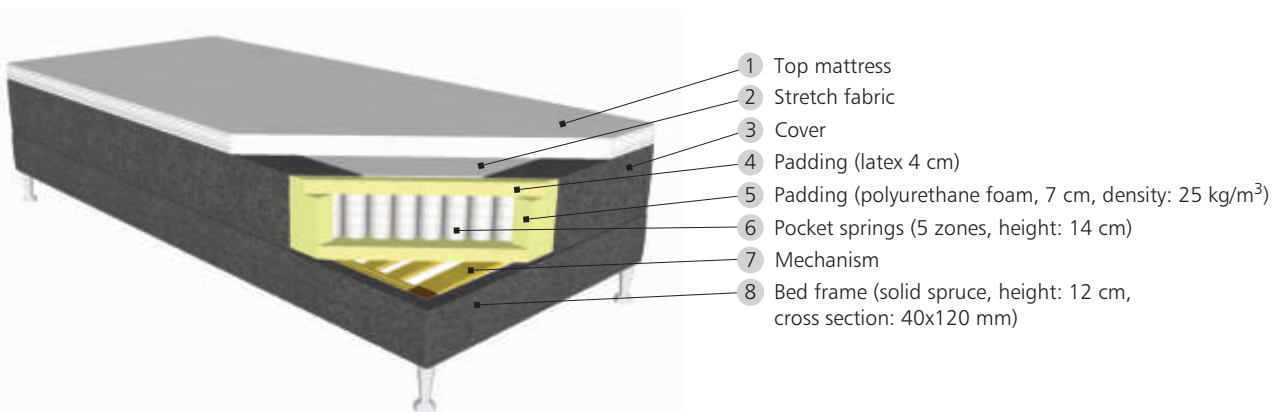

Flex Diamond

**Electric
adjustable bed**

Construction:

- Frame:** solid wood
- Spring:** 5 zone pocket spring system
- Firmness:** medium, firm, extra firm
- Top mattress:** foam, memory foam, latex
- Wireless remote control**

Cover: large selection in different price groups

Dimensions:

Length	200	210
Width 80	●	●
Width 90	●	●

5 zone pocket spring system

Legs

Wooden leg

Wooden leg with aluminium

Round aluminium leg

Aluminium leg Champagne

Height: 10 cm, 14 cm, 20 cm, 24 cm

Height: 12 cm, 20 cm

Color options

Birch

Brown

Wenge

White