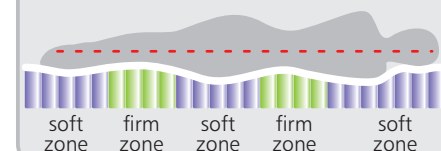

Flex Diamond

**Electric
adjustable bed**

Construction:

- Frame:** solid wood
- Spring:** 5 zone pocket spring system
- Firmness:** medium, firm, extra firm
- Top mattress:** foam, memory foam, latex
- Wireless remote control**

Cover: large selection in different price groups

Dimensions:

Length	200	210
Width 80	●	●
Width 90	●	●

5 zone pocket spring system

Legs

Wooden leg

Wooden leg with aluminium

Round aluminium leg

Aluminium leg Champagne

Height: 10 cm, 14 cm, 20 cm, 24 cm

Height: 12 cm, 20 cm

Color options

Birch

Brown

Wenge

White