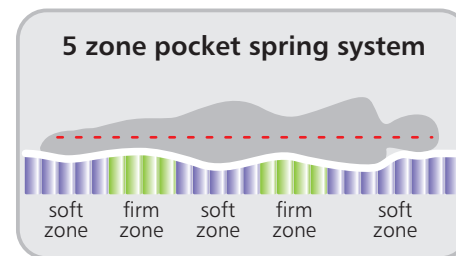

Flex Pearl Electric adjustable bed

Construction:

- Frame:** solid wood
- Spring:** 5 zone pocket spring system
- Firmness:** medium, firm, extra firm
- Top mattress:** foam, memory foam, latex
- Wireless remote control**

Cover: large selection in different price groups

Dimensions:

Length	200	210
Width	80	90

Legs

Height: 10 cm, 14 cm, 20 cm, 24 cm

Height: 12 cm, 20 cm

Color options