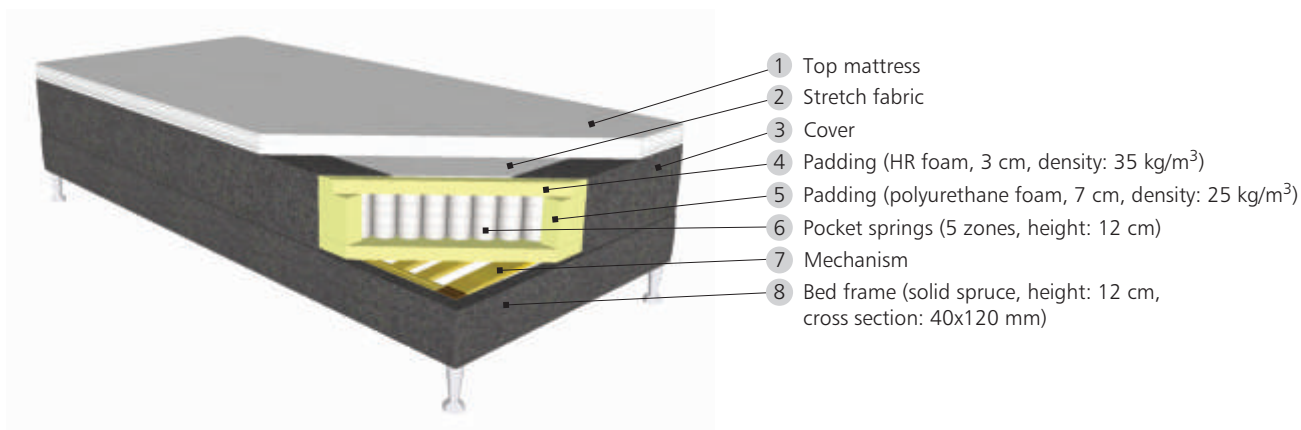

Flex Pearl Electric adjustable bed

Construction:

- Frame:** solid wood
- Spring:** 5 zone pocket spring system
- Firmness:** medium, firm, extra firm
- Top mattress:** foam, memory foam, latex
- Wireless remote control**

Cover: large selection in different price groups

Dimensions:

Length	200	210
Width	80	90

Legs

Height: 10 cm, 14 cm, 20 cm, 24 cm

Height: 12 cm, 20 cm

Color options