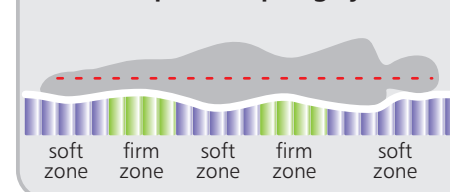

## Construction:

- Frame:** solid wood
- Spring:** 5 zone pocket spring system
- Firmness:** medium, firm, extra firm
- Top mattress:** foam, memory foam, latex
- Wireless remote control**

**Cover:** large selection in different price groups

## Dimensions:

Length	200	210
Width 80	●	●
90	●	●

## 5 zone pocket spring system