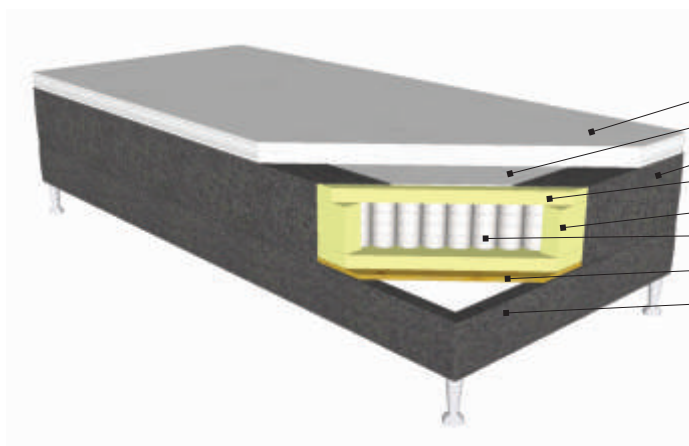

## Legs

Wooden leg

Wooden leg with aluminium

Round aluminium leg

Aluminium leg Champagne

Height: 10 cm, 14 cm, 20 cm, 24 cm

Height: 12 cm, 20 cm

## Color options

Birch

Brown

Wenge

White

Oiled oak

- 1 Top mattress
- 2 Stretch fabric
- 3 Cover
- 4 Padding (latex 3 cm)
- 5 Padding (polyurethane foam, 7 cm, density: 25 kg/m<sup>3</sup>)
- 6 Pocket springs (5 zones, height: 12 cm)
- 7 MDF 15 mm
- 8 Bed frame (solid spruce, height: 12 cm, cross section: 40x120 mm)