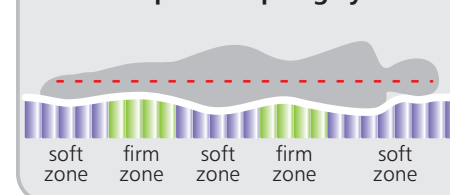

5 zone pocket spring system