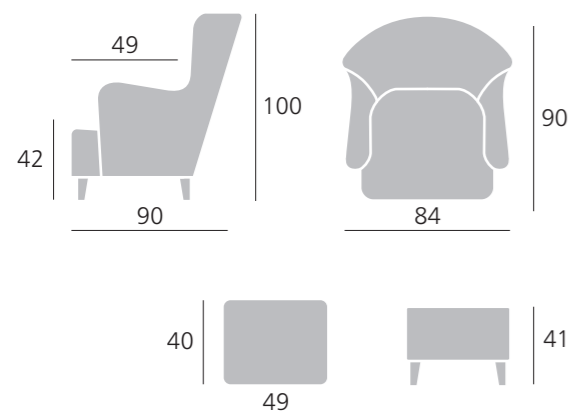

## Dimensions

Width    Depth    Height

Chair    84 cm    90 cm    100 cm

Pouf    49 cm    40 cm    41 cm

## Leather/PVC

Products in leather might have different sewing than fabric

Wood

**Legs** – height 12 cm