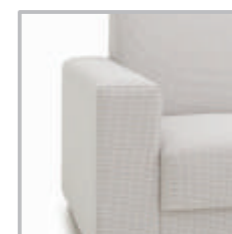

Legs 2 – hight 9cm width 20cm Not available in oiled oak

Color

For additional cost

Armrests:

No 1 18 cm

No 2 28 cm

No 3 23 cm

No 4 21 cm