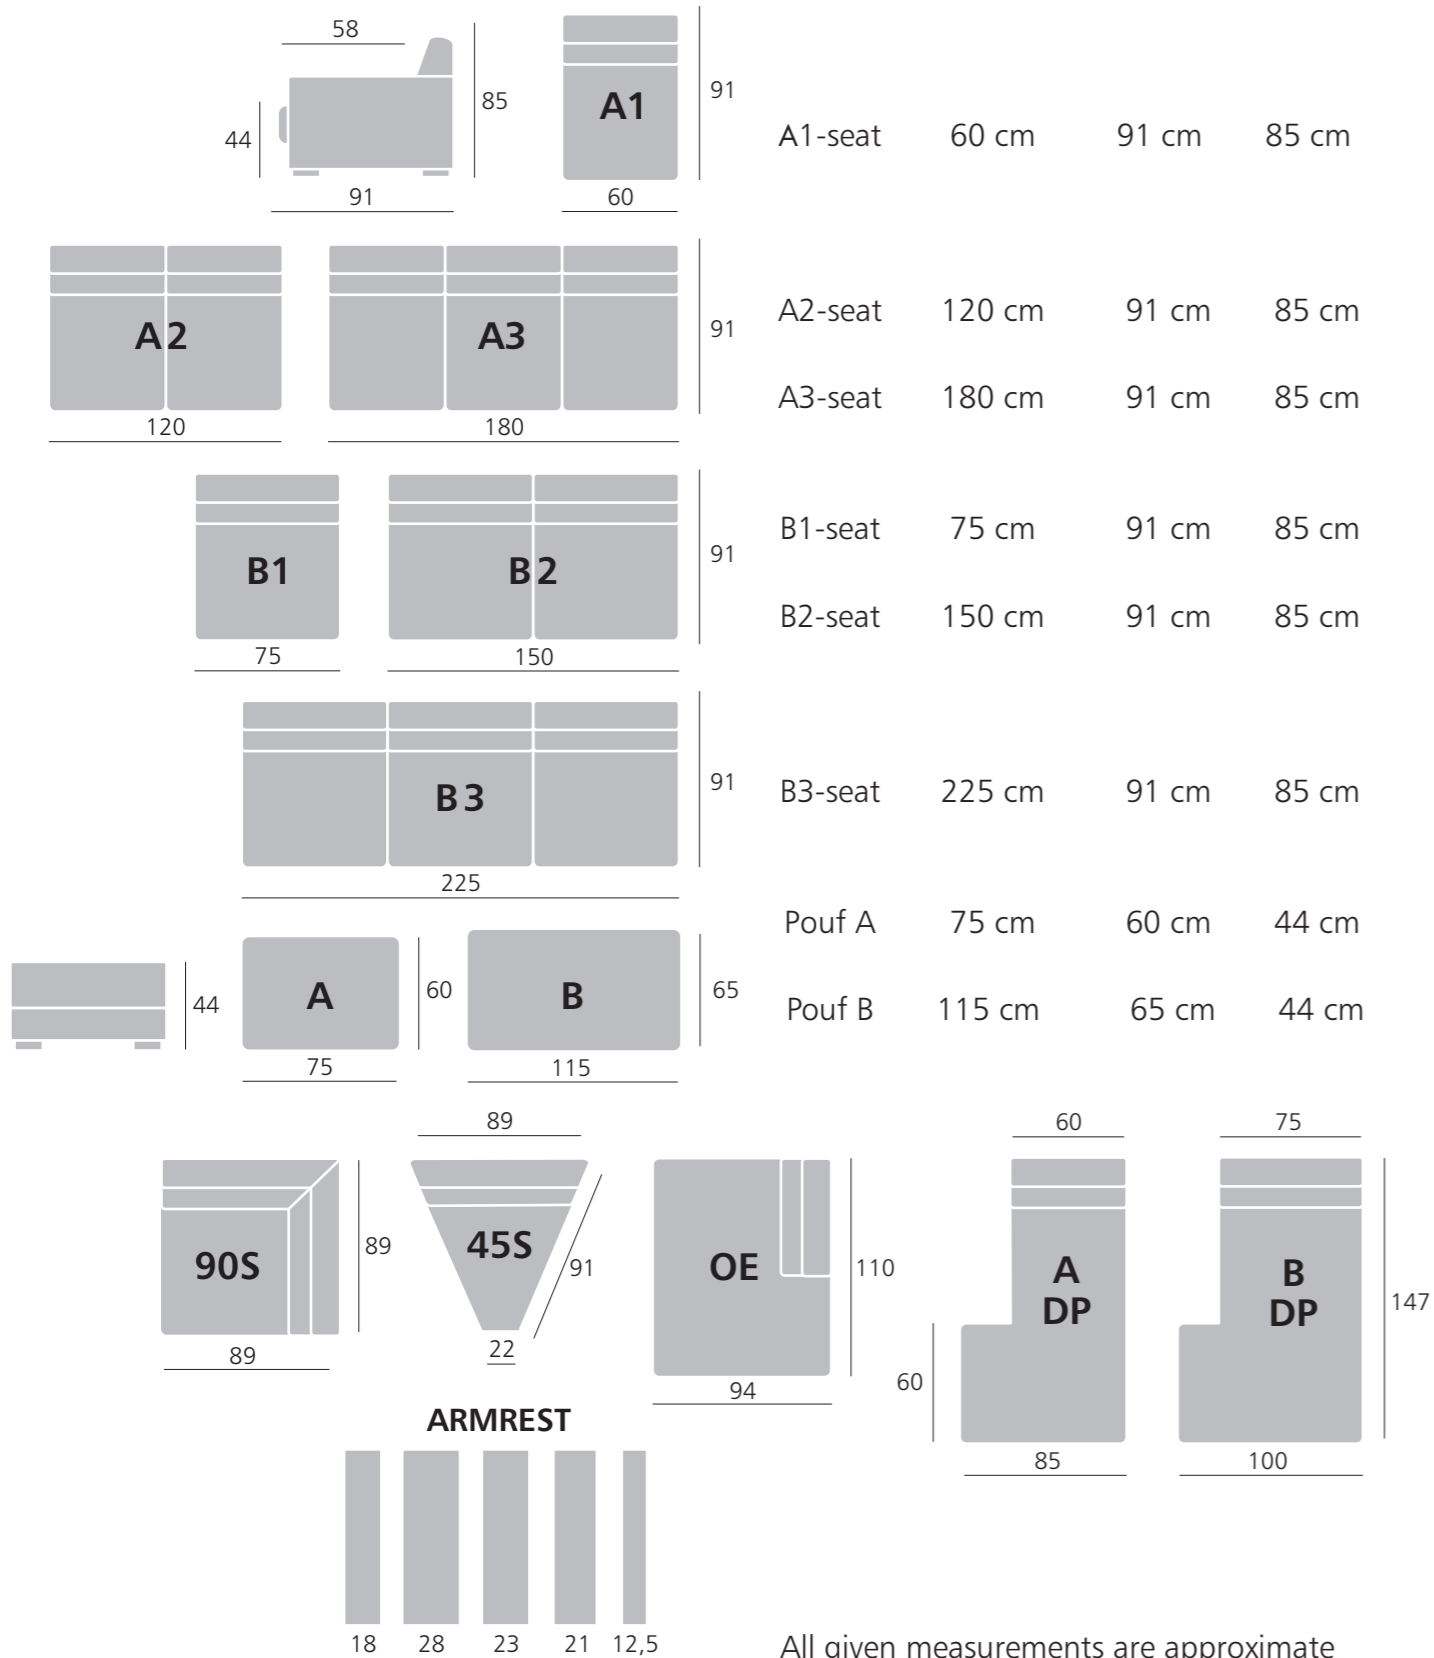

COCO modulsystem

*More comfortable life
since the year 1993*

COCO modulsystem

Dimensions

Width Depth Height

All given measurements are approximate

Construction:

Frame – birch plywood and pine solid wood and nosag springs

Seat cushion – not loose, foam HR 35

Back – not loose, foam EP 25

Upholstery:

Fabric – large selection in different price groups

Leather / PVC

Leather furniture may have additional seams

Legs 1 – hight 5,5cm width 15 and 24cm

Legs 2 – hight 9cm width 20cm Not available in oiled oak

Color

For additional cost

Armrests:

No 1 18 cm

No 2 28 cm

No 3 23 cm

No 4 21 cm

No 5 12,5 cm

Deco pillows – 40x40 cm
– 50x50 cm

Deco pillows are not included in the price