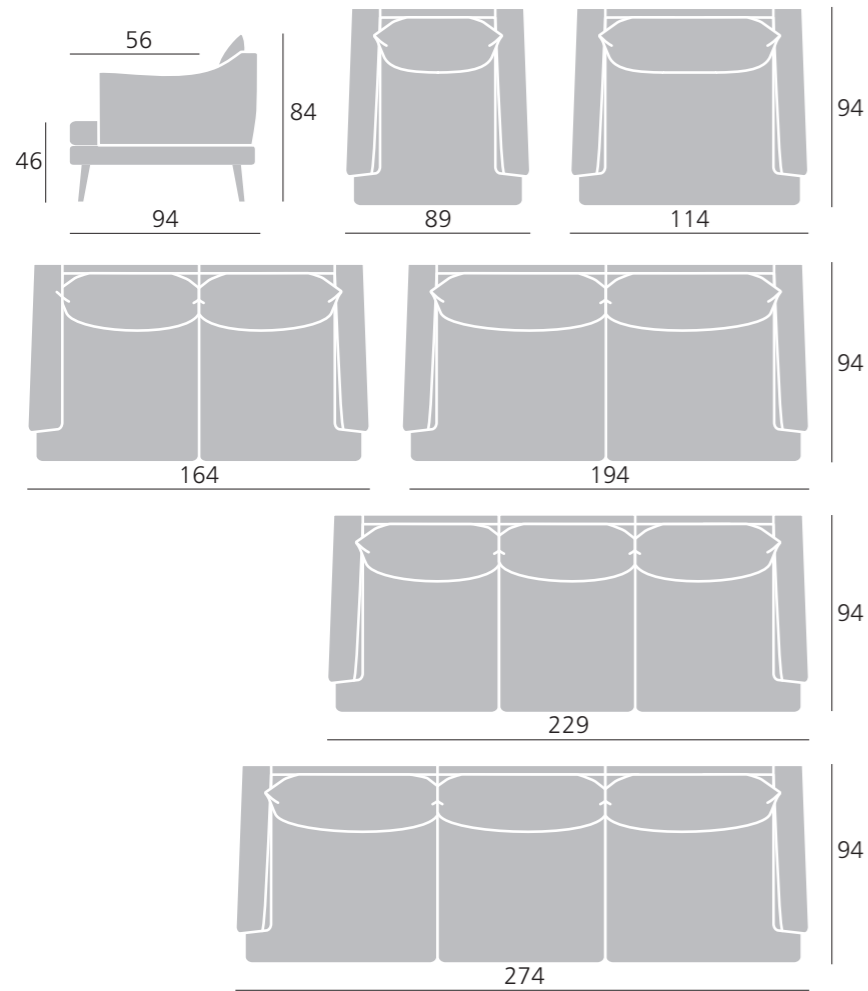

Eden

*More comfortable life
since the year 1993*

Eden

Dimensions

Width Depth Height

Chair F	89 cm	94 cm	84 cm
Chair G	114 cm	94 cm	84 cm
2-seat Sofa F	164 cm	94 cm	84 cm
2-seat Sofa G	194 cm	94 cm	84 cm
3-seat Sofa F	229 cm	94 cm	84 cm
3-seat Sofa G	274 cm	94 cm	84 cm
oval Pouf	85 cm	66 cm	44 cm

Modulsystem:

All given measurements are approximate

Construction:

Frame – birch plywood and pine solid wood and nosag springs

Seat cushion – loose, removable cover polyether foam HR 35
Glide stop rubber under seat cushions

Wood

Legs wood – height 18 cm

Color

For additional cost

Deco pillows – 40x40 cm
– 50x50 cm
Deco pillows are not included in the price