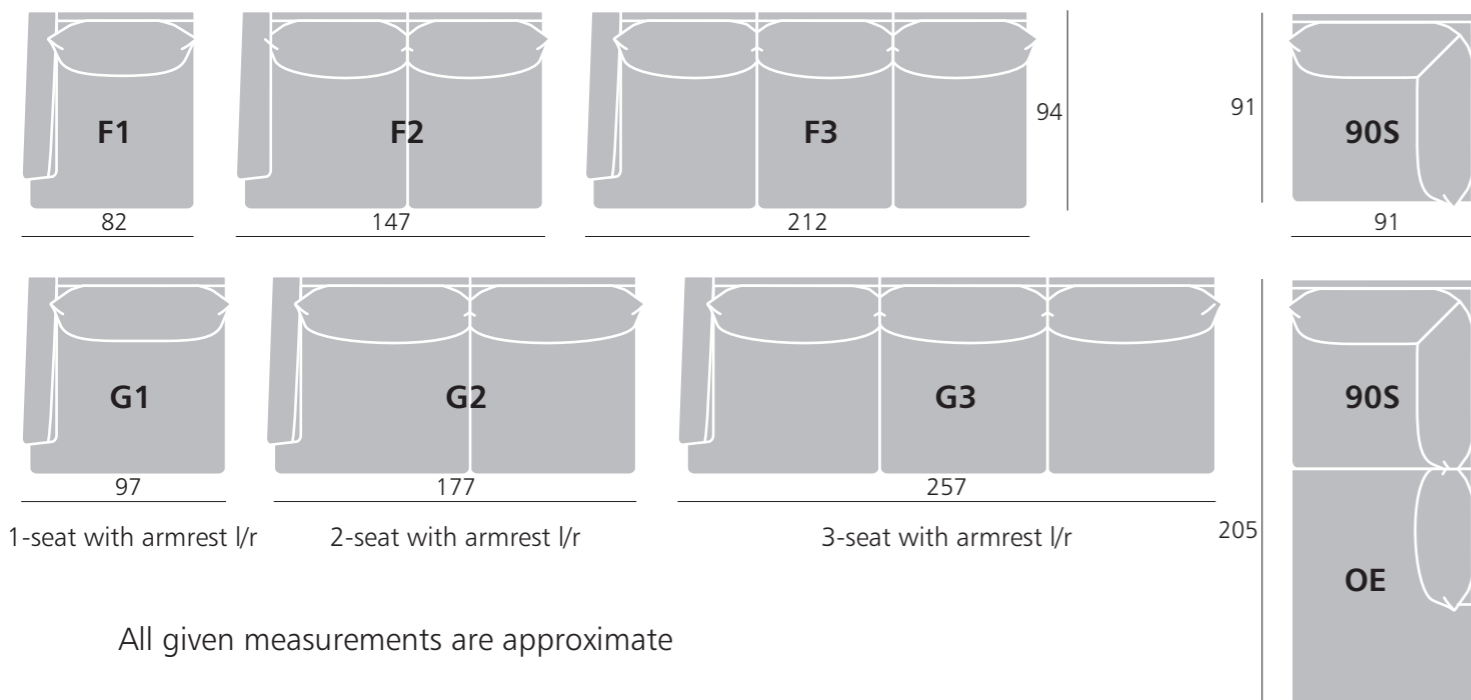

Eden

*More comfortable life
since the year 1993*

Eden

Dimensions

Width Depth Height

Chair F	89 cm	94 cm	84 cm
Chair G	114 cm	94 cm	84 cm
2-seat Sofa F	164 cm	94 cm	84 cm
2-seat Sofa G	194 cm	94 cm	84 cm
3-seat Sofa F	229 cm	94 cm	84 cm
3-seat Sofa G	274 cm	94 cm	84 cm
oval Pouf	85 cm	66 cm	44 cm

Modulsystem:

All given measurements are approximate

Construction:

Frame – birch plywood and pine solid wood and nosag springs

Seat cushion – loose, removable cover polyether foam HR 35
Glide stop rubber under seat cushions

Wood

Legs wood – height 18 cm

Color

For additional cost

Deco pillows – 40x40 cm
– 50x50 cm
Deco pillows are not included in the price