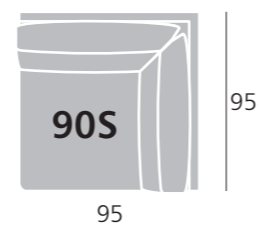

Elise

Dimensions

	Width	Depth	Height
	101 cm	88 cm	87 cm
	176 cm	88 cm	87 cm
	251 cm	88 cm	87 cm

Modulsystem:

ARMREST	Modulsystem:		
13	75	150	225
	1-seat	2-seat	3-seat

This model has completely removable covers.

Structure:

Frame – birch plywood and pine solid wood and nosag springs

Seat cushions – loose and reversable, foam HR 35 and feather toping

Back cushions – blend of fiber
Loose and reversable, except corner cushions

Completely removable covers

Upholstery:

Fabric – large selection in different price groups

Leather / PVC
Leather furniture may have additional seams

Legs – height 18 cm

Color

For additional cost

Deco pillows – 40x40 cm
– 50x50 cm
Deco pillows are not included in the price