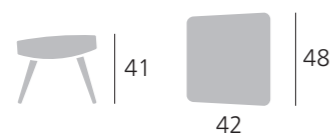

Bruno

*More comfortable life
since the year 1993*

Bruno

Dimensions

Chair 73 cm 75 cm 81 cm

Pouf 42 cm 48 cm 41 cm

Width **Depth** **Height**

Construction:

Frame – Metal construction
Seat – Cold molded foam 55 kg
Back – Cold molded foam 55 kg

Upholstery:

Fabric – Large selection in different price groups

Leather – Only full-leather
 Leather furniture may have additional seams
 Deco sewing possibility