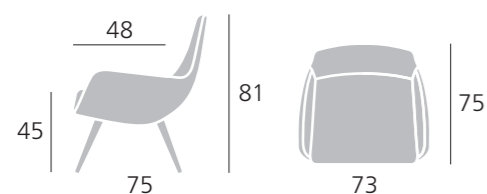

Bruno

*More comfortable life
since the year 1993*

Bruno

Dimensions

Chair 73 cm 75 cm 81 cm

Pouf 42 cm 48 cm 41 cm

Width **Depth** **Height**

Construction:

Frame – Metal construction
Seat – Cold molded foam 55 kg
Back – Cold molded foam 55 kg

Upholstery:

Fabric – Large selection in different price groups

Leather – Only full-leather
 Leather furniture may have additional seams
 Deco sewing possibility