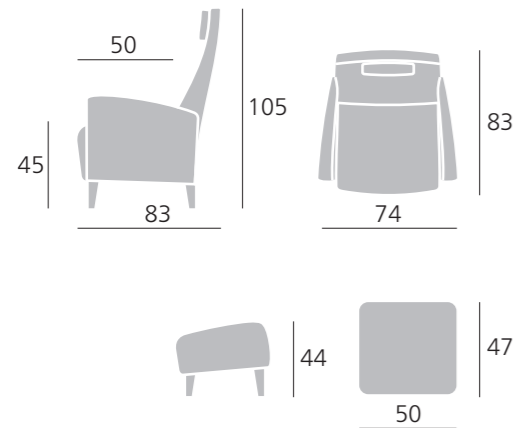

Jazz

*More comfortable life
since the year 1993*

Jazz

Dimensions

	Width	Depth	Height
Chair	74 cm	83 cm	105 cm
Pouf	50 cm	47 cm	44 cm

Construction:

Frame – birch plywood and pine solid wood and nosag springs

Seat cushion – not loose, polyether foam E 25

Upholstery:

Fabric – large range in different price groups

Leather/PVC

Products in leather might have different sewing than fabric

Wood

Legs – height 17 cm

Color

For additional cost

Deco pillows – 40x40 cm
– 50x50 cm

Deco pillows are not included in the price