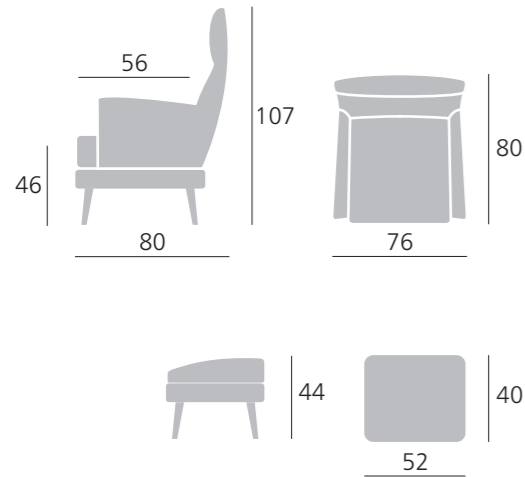

Eden Grande

*More comfortable life
since the year 1993*

Eden Grande

Dimensions

	Width	Depth	Height
Chair	76 cm	80 cm	107 cm
Pouf	52 cm	40 cm	44 cm

Construction:

Frame – birch plywood and pine solid wood and nosag springs

Seat cushion – not loose, polyether foam HR 35

Back – not loose, polyether foam EP25

Upholstery:

Fabric – large range in different price groups

Leather/PVC

Products in leather might have different sewing than fabric

Wood

Legs wood – height 18 cm

Color

Birch Oak Walnut Mahagony Brown Wenge

For additional cost

White Oiled oak

Deco pillows – 40x40 cm
– 50x50 cm

Deco pillows are not included in the price