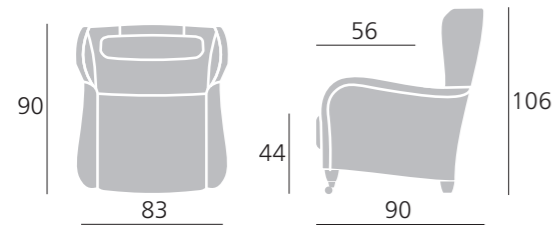

Lincoln Grande

*More comfortable life
since the year 1993*

Lincoln Grande

Dimensions

Chair Grande

Width	Depth	Height
83 cm	90 cm	106 cm

Construction:

Frame – birch plywood and pine solid wood and nosag springs

Seat cushion – not loose, polyether foam EP 35

Back – not loose, polyether foam E25

Upholstery:

Fabric – large selection in different price groups

Leather / PVC

Products in leather might have different sewing than fabric

Front legs

Wheel color:
- messing
- chrome
high 12,7 cm

Front legs

high 12 cm

Back legs

high 5,5cm

Color

For additional cost