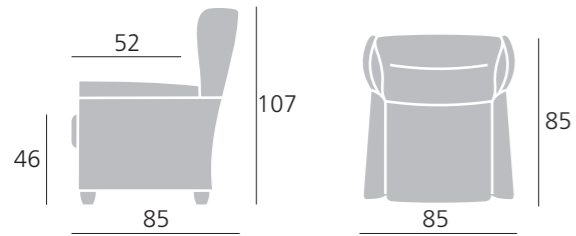

Malin Grande

*More comfortable life
since the year 1993*

Malin Grande

Dimensions

Chair Grande

Width	Depth	Height
85 cm	85 cm	107 cm

Construction:

Frame – birch plywood and pine solid wood and nosag springs

Seat cushion – not loose, polyether foam EP 35

Back – not loose, polyether foam EP 25

Upholstery:

Fabric – large range in different price groups

Leather/PVC

Products in leather might have different sewing than fabric

Wood

Legs – height 6,5 cm

Color

Birch

Oak

Walnut

Mahagony

Brown