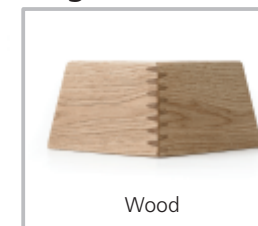

Construction:

Frame – birch plywood and pine solid wood and nosag springs

Seat cushion – not loose, pocket, memory foam

Back cushion – reversible, loose, blend of fiber
Removable covers

Upholstery:

Fabric – large selection in different price groups

Leather / PVC

Products in leather might have different sewing than fabric

Legs

height 5 cm

Wood

Color

For additional cost

Deco pillows – 40x40 cm
– 50x50 cm