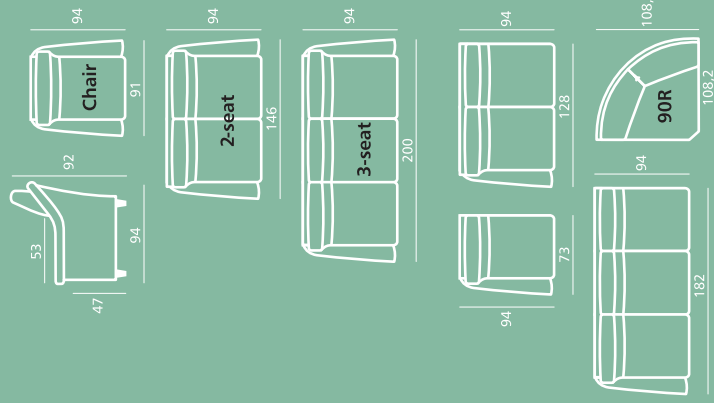

Ermatiko
SOFT FURNITURE

Carlos modulsystem

Seat cushion – not loose, cold molded foam

Back – not loose, 100% silicon fiber

Legs
H 12 cm

Wood