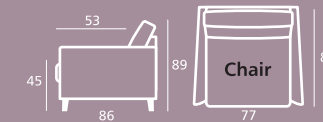

Costa modulsystem

Seat cushion – loose, polyether foam HR 35

Back cushion – loose, polyether foam HR 25

Cushion – reversible

Glide stop rubber under seat cushions. Cover is removable