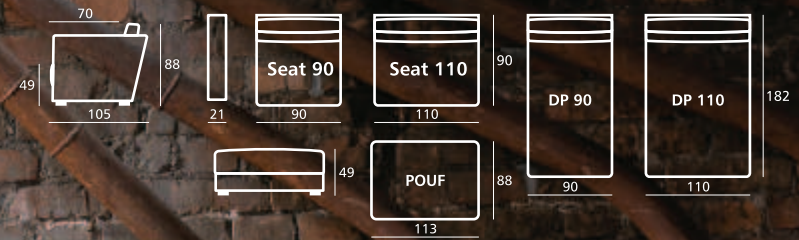

Ermatiko
SOFT FURNITURE

Domingo modulsystem

Legs – wood

No4
H 5,5 cm; W 12x15 cm

Seat cushion – loose, not reversible, polyether foam HR 35+ pocket springs+ feather toping

Back – loose pillow, reversible, 100% silicon fiber