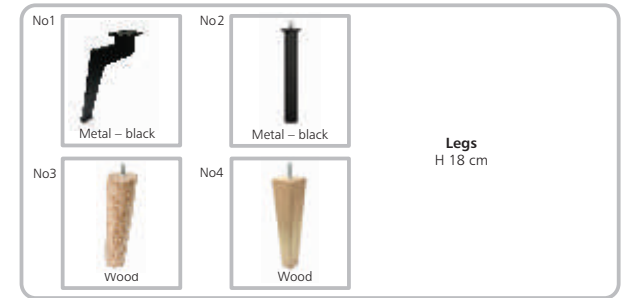

Sophia

Construction:

Frame – birch plywood and pine solid wood and nosag springs

Seat cushion – loose, polyether foam HR35

Back – loose, pillows – blend of fiber

Upholstery:

Fabric – large range in different price groups

Leather/PVC

Products in leather might have different sewing than fabric

Deco pillows – 40x40 cm
– 50x50 cm

Deco pillows are not included in the price

Armrest
Width 15 cm

ARMREST

Cornersofa
with OE l/r