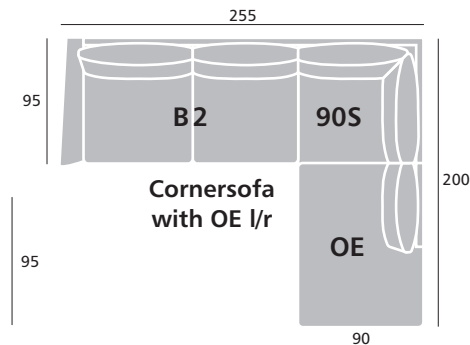

Leather/PVC

Products in leather might have different sewing than fabric

Deco pillows – 40x40 cm
– 50x50 cm

Deco pillows are not included in the price

Armrest
Width 15 cm

ARMREST

Cornersofa
with OE l/r