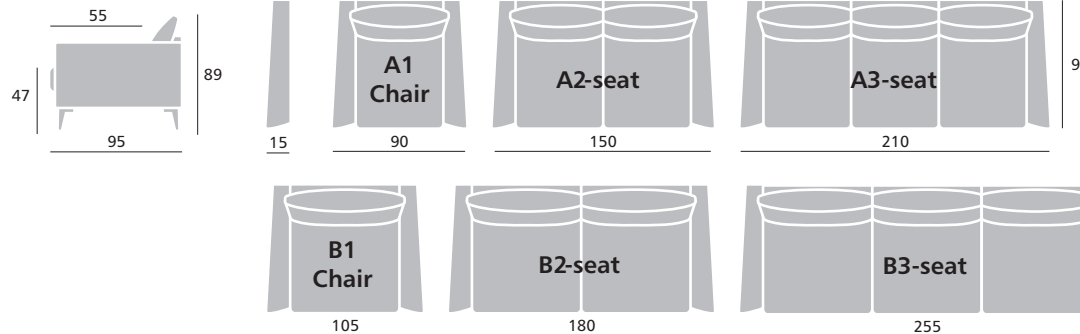

Leather/PVC

Products in leather might have different sewing than fabric

Deco pillows – 40x40 cm
– 50x50 cm

Deco pillows are not included in the price

Armrest
Width 15 cm

ARMREST

Cornersofa
with OE l/r