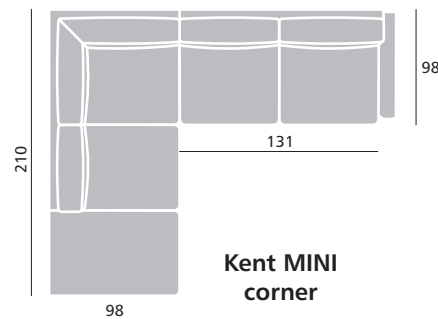

Kent + Kent Mini

Construction:

Frame – metal construction, birch plywood, pine solid wood, nosag springs and pocket springs

Seat cushion – not loose, pocket spring

Back – loose, 100 % silicon fiber
For additional cost pocket springs in back

Upholstery:

Fabric – large range in different price groups
– piping in different fabric/color for additional cost

Leather/PVC

Products in leather might have different sewing than fabric

No 1		Legs H 18 cm	
	Metal – black		
No 2		Legs H 17 cm	
	Wood		
No 3		Legs H 17 cm	
	Wood		Color Mahogany Wenge

240

Deco pillows – 40x40 cm
– 50x50 cm
Deco pillows are not included in the price

Recommendation - cover mattress – available for additional cost