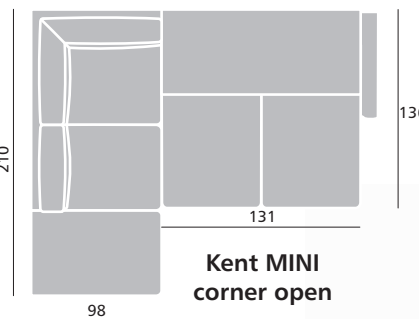

Kent + Kent Mini

Construction:

Frame – metal construction, birch plywood, pine solid wood, nosag springs and pocket springs

Seat cushion – not loose, pocket spring

Back – loose, 100 % silicon fiber
For additional cost pocket springs in back

Upholstery:

Fabric – large range in different price groups
– piping in different fabric/color for additional cost

Leather/PVC

Products in leather might have different sewing than fabric

No 1		Legs H 18 cm	
	Metal – black		
No 2		Legs H 17 cm	
	Wood		
No 3		Legs H 17 cm	
	Wood		Color Mahogany Wenge

240

Deco pillows – 40x40 cm
– 50x50 cm
Deco pillows are not included in the price

Recommendation - cover mattress – available for additional cost