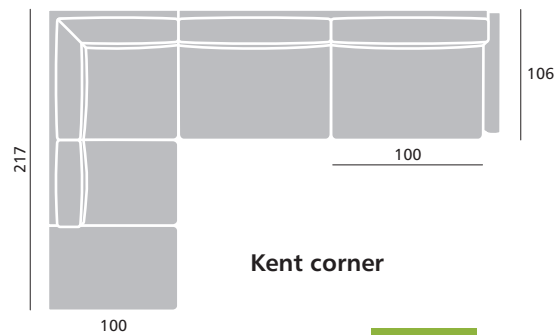

Kent + Kent Mini

Construction:

Frame – metal construction, birch plywood, pine solid wood, nosag springs and pocket springs

Seat cushion – not loose, pocket spring

Back – loose, 100 % silicon fiber
For additional cost pocket springs in back

Upholstery:

Fabric – large range in different price groups
– piping in different fabric/color for additional cost

Leather/PVC

Products in leather might have different sewing than fabric

No 1		Legs H 18 cm	
	Metal – black		
No 2		Legs H 17 cm	
	Wood		
No 3		Legs H 17 cm	
	Wood		Color Mahogany Wenge

313

Deco pillows – 40x40 cm
– 50x50 cm
Deco pillows are not included in the price

Recommendation - cover mattress – available for additional cost