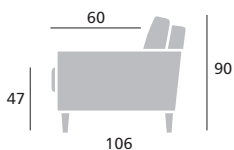

Upholstery:

Fabric – large range in different price groups
– piping in different fabric/color for additional cost

Leather/PVC

Products in leather might have different sewing than fabric

No 1		Legs H 18 cm	
	Metal – black		
No 2		Legs H 17 cm	
	Wood		
No 3		Legs H 17 cm	
	Wood		Color  Mahogany  Wenge

313

240

240

Deco pillows – 40x40 cm
– 50x50 cm
Deco pillows are not included in the price

Recommendation - cover mattress – available for additional cost