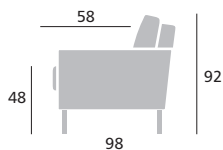

Upholstery:

Fabric – large range in different price groups
– piping in different fabric/color for additional cost

Leather/PVC

Products in leather might have different sewing than fabric

No 1		Legs H 18 cm	
	Metal – black		
No 2		Legs H 17 cm	
	Wood		
No 3		Legs H 17 cm	
	Wood		Color  Mahogany  Wenge

313

240

240

Deco pillows – 40x40 cm
– 50x50 cm
Deco pillows are not included in the price

Recommendation - cover mattress – available for additional cost