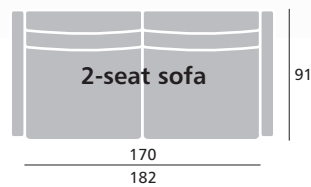

Paloma

Construction:

Frame – birch plywood and pine solid wood

Seat cushion – loose and reversible, foam HR 35, nosag springs

Back – loose and reversible, 100% silicon fiber

Upholstery:

Fabric – large range in different price groups

Leather/PVC

Products in leather might have different sewing than fabric

No1 Wood	No2 Metal – black	Legs Height 18 cm
Color		For additional cost
 Birch	 Oak	 New Walnut
 Mahogany	 Brown	 Wenge
 White	 Oiled oak	

Deco pillows – 40x40 cm
– 50x50 cm

Deco pillows are not included in the price

ARMRESTS

Armrest
Width 6 cm