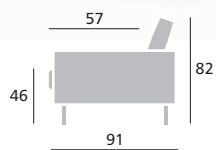

Leather/PVC

Products in leather might have different sewing than fabric

No1 Wood	No2 Metal – black	Legs Height 18 cm
Color		For additional cost
 Birch	 Oak	 New Walnut
 Mahogany	 Brown	 Wenge
 White	 Oiled oak	

Deco pillows – 40x40 cm
– 50x50 cm

Deco pillows are not included in the price

ARMRESTS

Armrest
Width 6 cm