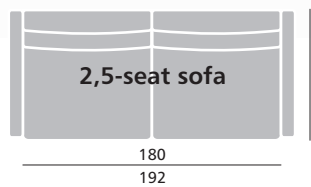

Leather/PVC

Products in leather might have different sewing than fabric

No1 Wood	No2 Metal – black	Legs Height 18 cm
Color		For additional cost
 Birch	 Oak	 New Walnut
 Mahogany	 Brown	 Wenge
 White	 Oiled oak	

Deco pillows – 40x40 cm
– 50x50 cm

Deco pillows are not included in the price

ARMRESTS

Armrest
Width 6 cm