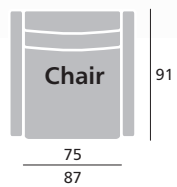

Leather/PVC

Products in leather might have different sewing than fabric

No1 Wood	No2 Metal – black	Legs Height 18 cm
Color		For additional cost
 Birch	 Oak	 New Walnut
 Mahogany	 Brown	 Wenge
 White	 Oiled oak	

Deco pillows – 40x40 cm
– 50x50 cm

Deco pillows are not included in the price

ARMRESTS

Armrest
Width 6 cm