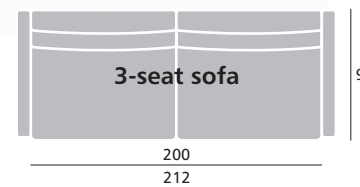

Paloma

Construction:

Frame – birch plywood and pine solid wood

Seat cushion – loose and reversible, foam HR 35, nosag springs

Back – loose and reversible, 100% silicon fiber

Upholstery:

Fabric – large range in different price groups

Leather/PVC

Products in leather might have different sewing than fabric

No1 Wood	No2 Metal – black	Legs Height 18 cm
Color		For additional cost
 Birch	 Oak	 New Walnut
 Mahogany	 Brown	 Wenge
 White	 Oiled oak	

Deco pillows – 40x40 cm
– 50x50 cm

Deco pillows are not included in the price

ARMRESTS

Armrest
Width 6 cm