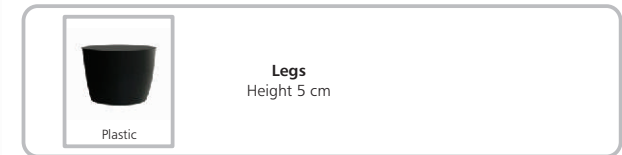

Asti modulsystem

Construction:

Frame – birch plywood and pine solid wood

Seat cushion – loose, foam HR 35 + pocket springs

Back – loose pillow, reversible, 100% silicon fiber

Upholstery:

Fabric – large range in different price groups

Leather/PVC

Products in leather might have different sewing than fabric

Deco pillows – 40x40 cm
– 50x50 cm

Deco pillows are not included in the price